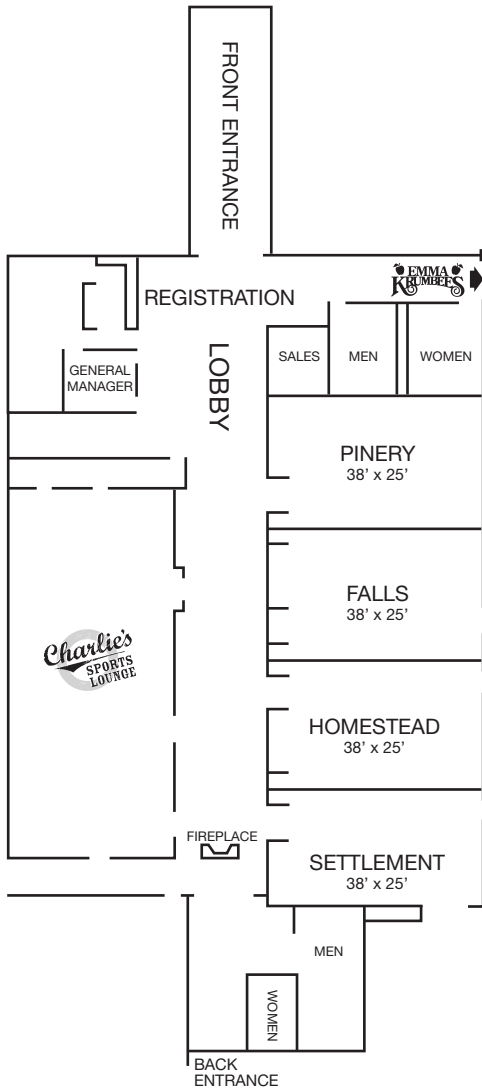

2101 North Mountain Road | Wausau, WI 54401
715.842.0711 | 800.928.7281
fax: 715.842.1838
www.hojowausau.com

Meeting Space

Conference Audio Visual Equipment

Standard set-up includes:

- Pens and paper
- Easels
- Extension Cords
- Tables
  - 60" round
  - 20" wide x 6' long
  - 30" wide x 6' long
- Table linens/skirting/draping

Available by request:

- Microphones
  - Lavalier microphone
  - Hand-held cordless microphone
  - Hand-held corded microphone
  - Microphone with stand
  - Speakerphone
  - Patch
- Flip chart with markers
- Overhead projector
- AV cart w/electrical
- Staging with steps: 8' x 6' x 18" per section
  - 4 sections
  - TV/VCR with cart
  - DVD player/VCR
- Screens:
  - Wall mounted 6' x 6'
  - Portable 6' x 6'
  - Portable 8' x 8'
- Podiums:
  - Table top
  - Standing podium
- LCD Projector ($25)

	Banquet	Classroom	Theater	U-Shape	Size	Height	Sq. Feet
Pinery	48	45	70	30	25'x38'	13'	950'
Falls	48	45	70	30	25'x38'	13'	950'
Homestead	48	45	70	30	25'x38'	13'	950'
Settlement	48	45	70	30	25'x38'	13'	950'